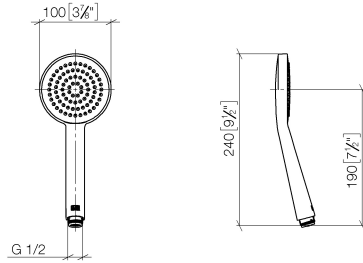

28 015 979

- COMPACT RAIN, max. flow rate 15 l/min (at 3 bar)
- with anti-scale system
- spray head Ø 100mm
- 1/2" connection

Intrinsic protection against back flow.

Fits: IMO, LULU, MADISON, MEM, TARA,
CL.1, LISSÉ, VAIA, META, CYO

Hand shower - Chrome

IMO

28 015 979

28 015 979

mm [inches]

Flow rate chart

Certificates

DVGW_DW-6517DN0129. WRAS_2009011. LGA_29981.