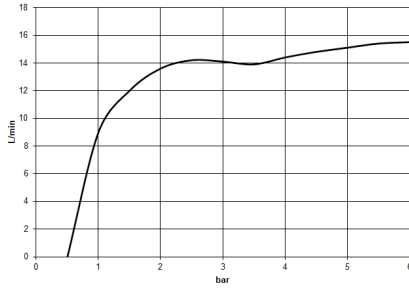

Hand shower - Chrome

IMO

28 015 979

28 015 979

mm [inches]

Flow rate chart

Certificates

DVGW_DW-6517DN0129. WRAS_2009011. LGA_29981.