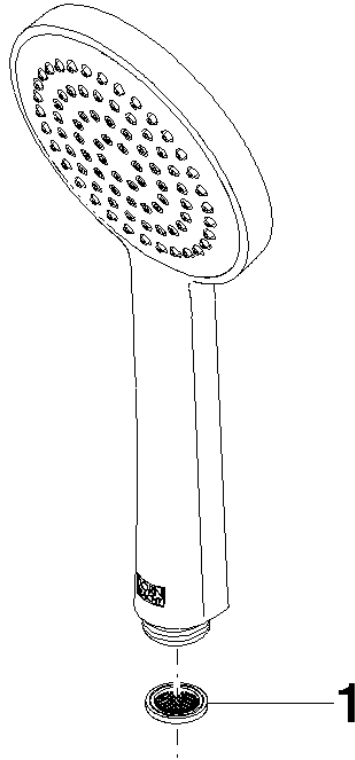

28 015 979

Spare parts list

No.	Item Number	Name	Quantity used	Delivery time
1	09 23 01 039 90	sieve	1	2